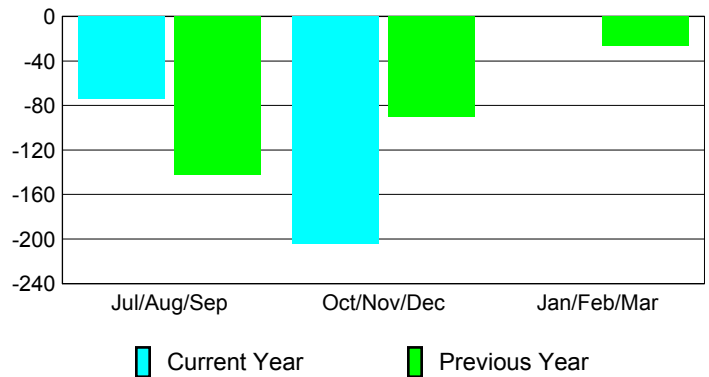

Membership Results
2012-2013

Membership
2011-2012

Month	Net Memb Goal	Actual New Memb	Actual Dropped Memb	Gain/Loss of Memb	Gain/Loss of Memb
Jul/Aug/Sep	0	139	-213	-74	-142
Oct/Nov/Dec	0	101	-305	-204	-90
Jan/Feb/Mar	0				-26
Totals	0	240	-518	-278	-258

Membership Results 2012-2013

Goal, New, Dropped, Gain/Loss

Comparison of Membership Gain/Loss

Current Year Compared to the Previous Year

Gender Comparison 2012-2013

Jul/Aug/Sep

Oct/Nov/Dec

Jan/Feb/Mar