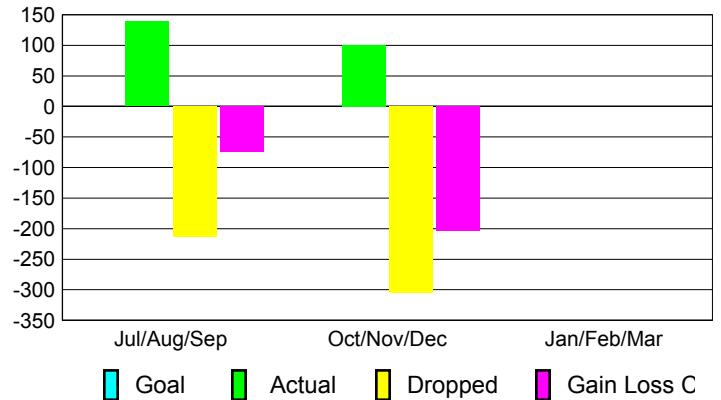

Membership Results 2012-2013

Goal, New, Dropped, Gain/Loss

Comparison of Membership Gain/Loss

Current Year Compared to the Previous Year