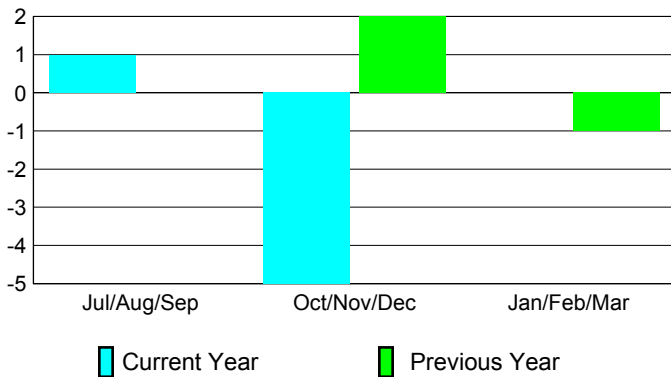

2012-2013 GMT Reports for District (or Undistricted) **District 354 C**

GMT: BYEONG-DEOK KIM

Location: REPUBLIC OF KOREA

GMT CA: 5

CLUBS

Club Results
2012-2013

Clubs
2011-2012

Month	New Club Goal	Actual New Clubs	Actual Dropped Clubs	Gain/Loss of Clubs	Gain/Loss of Clubs
Jul/Aug/Sep	0	1	0	1	0
Oct/Nov/Dec	0	0	-5	-5	2
Jan/Feb/Mar	0				-1
Totals	0	1	-5	-4	1

Club Results 2012-2013

Goal, New, Dropped, Gain/Loss

Comparison of Club Gain/Loss

Current Year Compared to the Previous Year

YTD Status Quo Clubs 2012-2013

Status Quo Clubs Compared to Status Quo Members

MEMBERSHIP