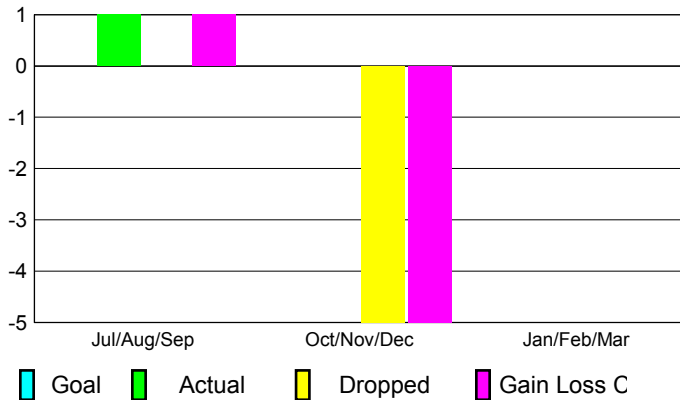

2012-2013 GMT Reports for District (or Undistricted) **District 354 C**

GMT: BYEONG-DEOK KIM

Location: REPUBLIC OF KOREA

GMT CA: 5

CLUBS

Club Results
2012-2013

Clubs
2011-2012

Month	New Club Goal	Actual New Clubs	Actual Dropped Clubs	Gain/Loss of Clubs	Gain/Loss of Clubs
Jul/Aug/Sep	0	1	0	1	0
Oct/Nov/Dec	0	0	-5	-5	2
Jan/Feb/Mar	0				-1
Totals	0	1	-5	-4	1

Club Results 2012-2013

Goal, New, Dropped, Gain/Loss

Comparison of Club Gain/Loss

Current Year Compared to the Previous Year

YTD Status Quo Clubs 2012-2013

Status Quo Clubs Compared to Status Quo Members

MEMBERSHIP